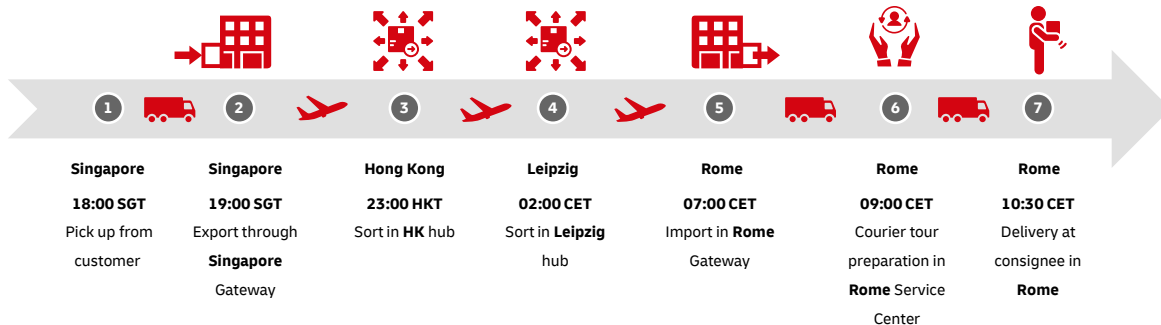

DHL SOLUTION

For international door-to-door delivery within a specific timeframe or by the end of the next business day, choose our day- and time-definite services. With international reach and local teams, we ensure seriously fast delivery with customs clearance for dutiable goods and end-to-end tracking visibility.

SOLVING YOUR BUSINESS CHALLENGES

- ✓ **Achieving fast delivery every time** – Late cut-off times based on DHL-owned transportation assets including dedicated aircraft and hub network; multiple delivery time options; time-definite and on-demand delivery
- ✓ **Ensuring highly secure, zero-defect shipments** – Aerospace and aviation levels of security; packaging and products delivered without damage
- ✓ **Enabling end-to-end visibility** – Consistent and reliable service options offering full visibility of valuable and urgent parts
- ✓ **Securing rapid customs clearance** – Dedicated customs teams with global and local knowledge; experience in clearing all goods classifications
- ✓ **Providing flexible delivery options** – Customers can specify exact delivery requirements (location, time) and request changes during a shipment

FAST INTERNATIONAL DELIVERY OF PARTS THROUGH EXPEDITED TRANSPORTATION SERVICES

TIME-DEFINITE PARTS TRANSPORTATION

KEY BENEFITS FOR YOUR BUSINESS

SWIFT CLEARANCE

Dedicated experts minimize customs delays

CONSISTENCY

Same level of service everywhere in the world

FLEXIBILITY

Wide choice of delivery options

PROMPT NOTIFICATIONS

End-to-end shipment updates including estimated delivery times