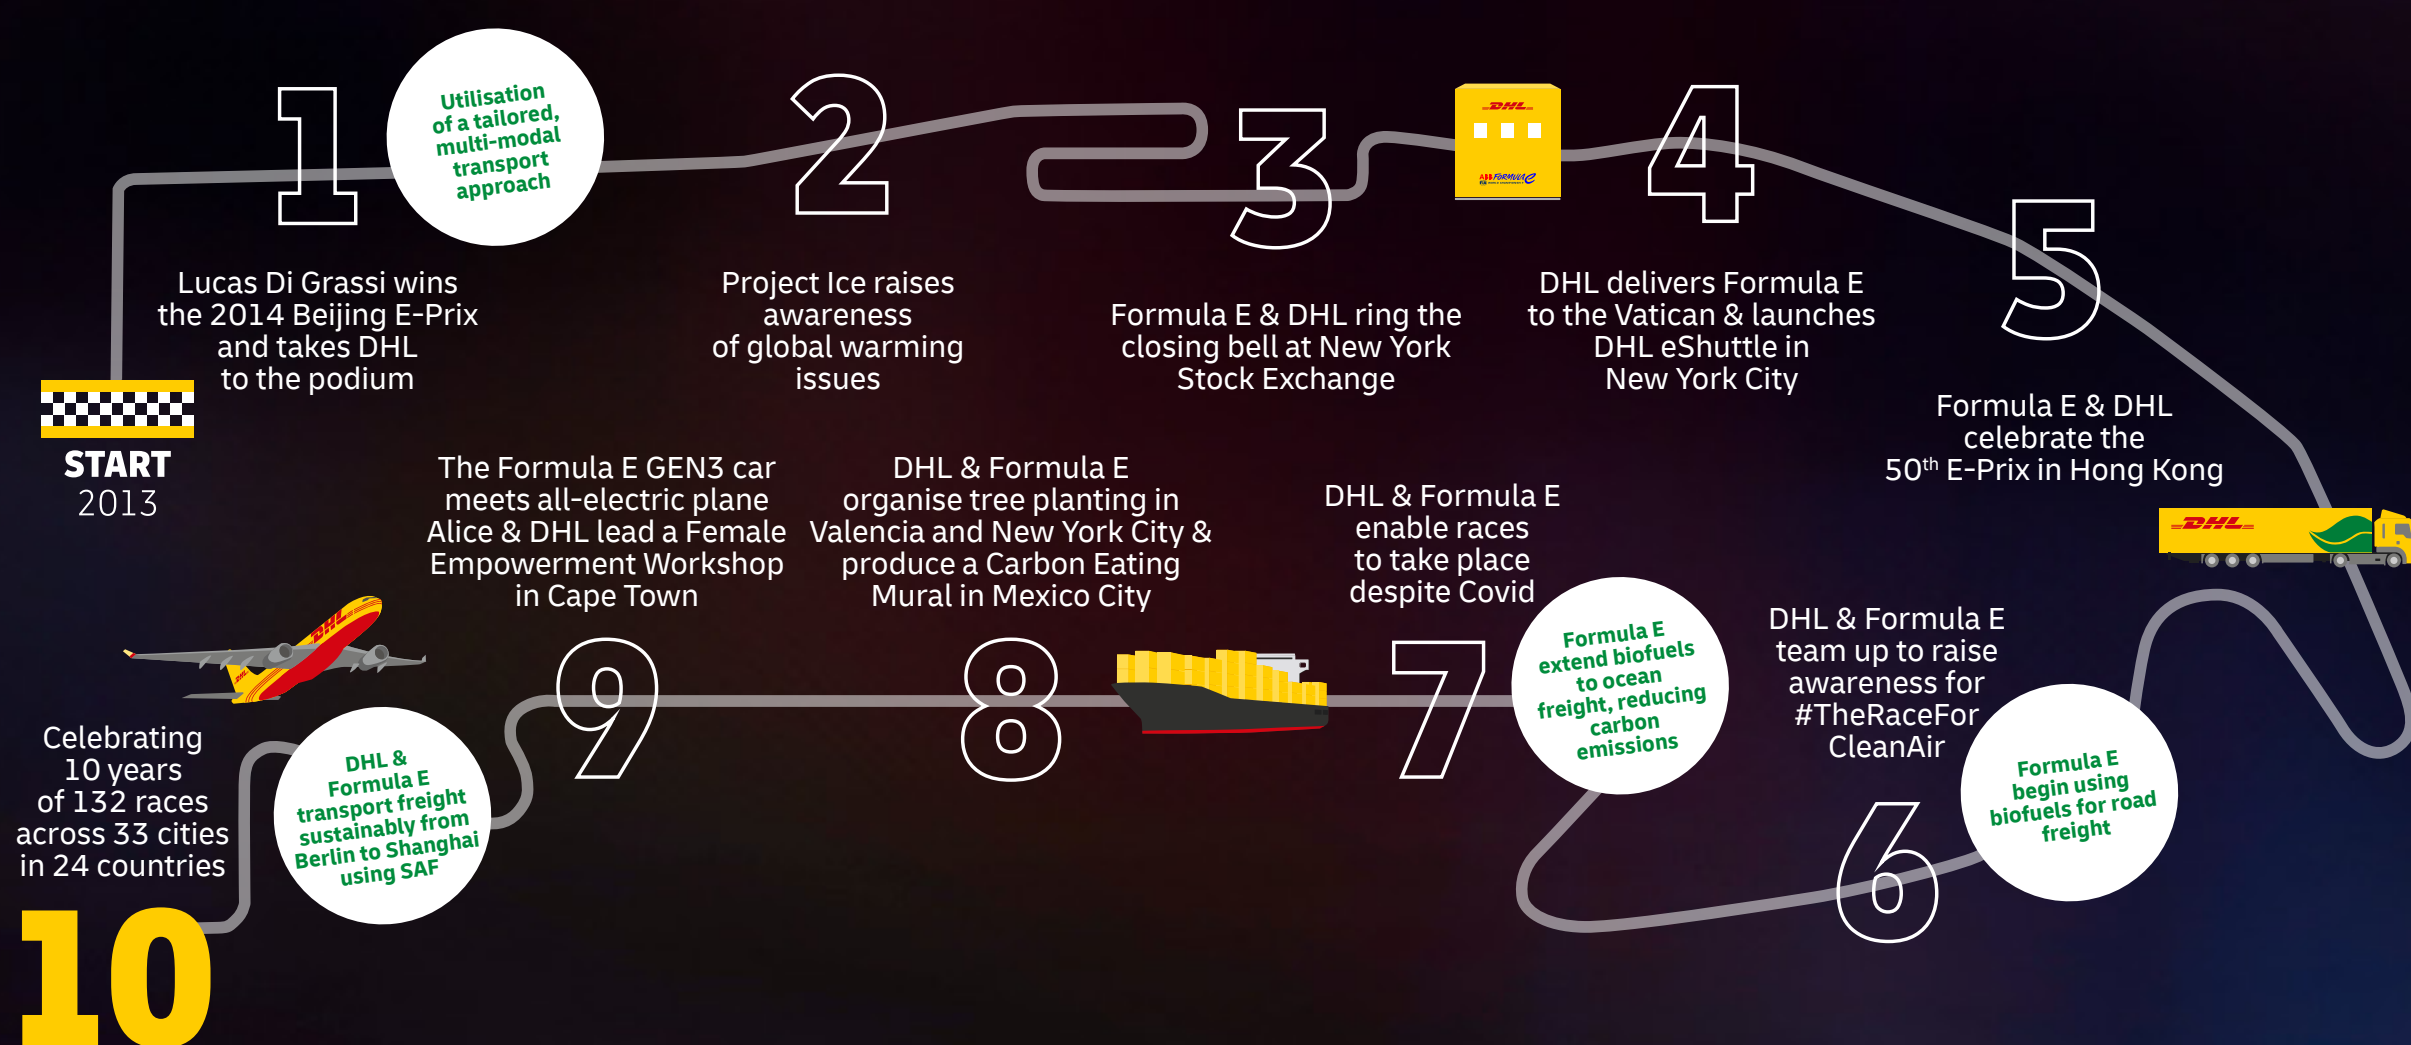

FORMULA E

Official Founding & Logistics Partner

CELEBRATING 10 YEARS OF ELECTRIFYING FORMULA E RACING & DHL LOGISTICS...

... AND 11 YEARS AS FORMULA E'S FOUNDING PARTNER