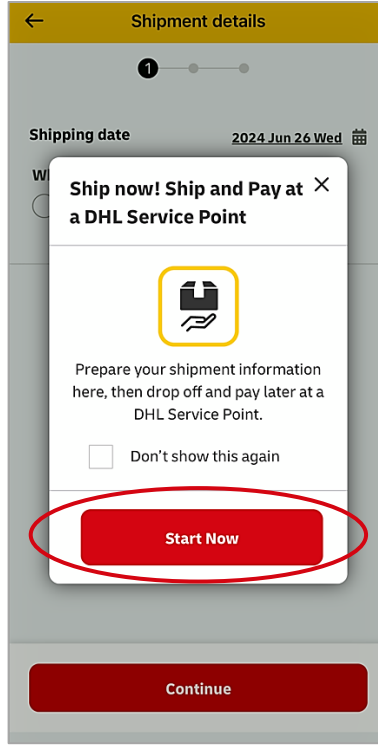

# DHL Express Mobile App <User Guide>

## Create Shipment – Ship and Pay at a DHL Service Point

1. Tap **Create Shipment**

2. Tap **Start Now**

3. Select **Shipping date** and **Shipment type**, enter **Shipper** and **Receiver address**

*\*Phone number is mobile number only*

4. Select **Packaging type**, **Shipment purpose** and **Item description**, enter **Declared value**, tap **Continue**

5. Confirm **Estimated cost**, **Disclaimer** and **Important Details**, tap **Continue**