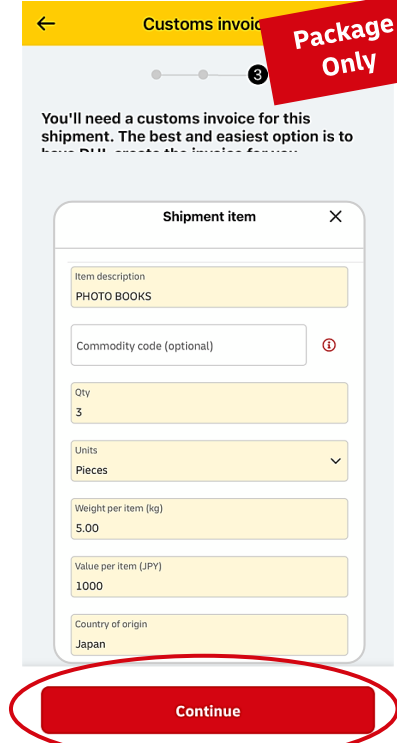

# DHL Express Mobile App <User Guide>

## Create Shipment – Ship and Pay at a DHL Service Point

1. Tap **Create Shipment**

2. Tap **Start Now**

3. Select **Shipping date** and **Shipment type**, enter **Shipper** and **Receiver address**

*\*Phone number is mobile number only*

4. Select **Packaging type**, **Shipment purpose** and **Item description**, enter **Declared value**, tap **Continue**

5. Confirm **Estimated cost**, **Disclaimer** and **Important Details**, tap **Continue**

6. Enter **Shipment items** for a **customs invoice**, tap **Continue**

*\*Max number of items 10*