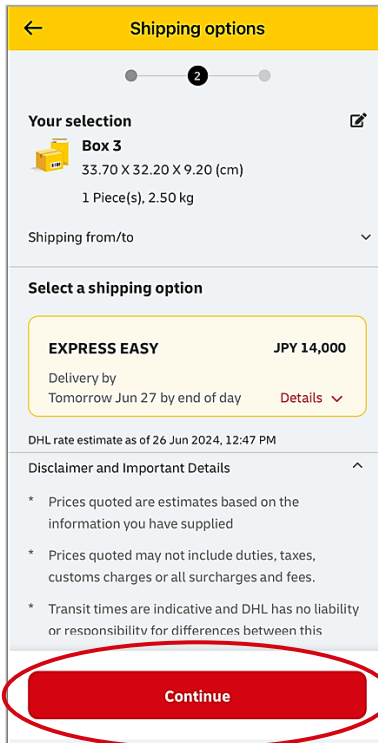

4. Select **Packaging type**, **Shipment purpose** and **Item description**, enter **Declared value**, tap **Continue**

5. Confirm **Estimated cost**, **Disclaimer** and **Important Details**, tap **Continue**

6. Enter **Shipment items** for a **customs invoice**, tap **Continue**

*Max number of items 10