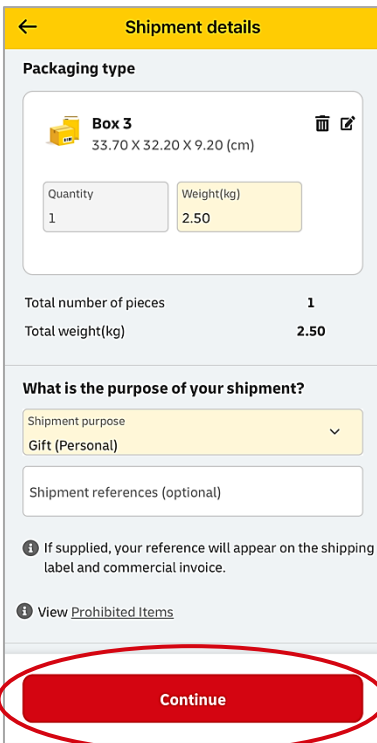

# DHL Express Mobile App <User Guide>

## Create Shipment – Ship and Pay at a DHL Service Point

1. Tap **Create Shipment**

2. Tap **Start Now**

3. Select **Shipping date** and **Shipment type**, enter **Shipper** and **Receiver address**

*\*Phone number is mobile number only*

4. Select **Packaging type**, **Shipment purpose** and **Item description**, enter **Declared value**, tap **Continue**

5. Confirm **Estimated cost**, **Disclaimer** and **Important Details**, tap **Continue**

6. Enter **Shipment items** for a **customs invoice**, tap **Continue**

*\*Max number of items 10*