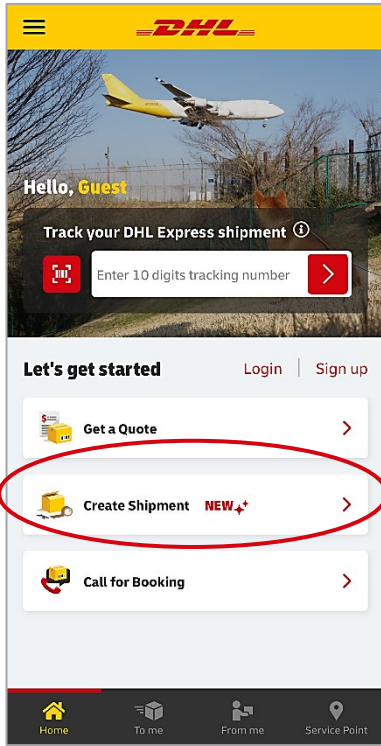

# DHL Express Mobile App <User Guide>

## Create Shipment – Ship and Pay at a DHL Service Point

1. Tap **Create Shipment**

2. Tap **Start Now**

3. Select **Shipping date** and **Shipment type**, enter **Shipper** and **Receiver address**

*\*Phone number is mobile number only*

4. Select **Packaging type**, **Shipment purpose** and **Item description**, enter **Declared value**, tap **Continue**

5. Confirm **Estimated cost**, **Disclaimer** and **Important Details**, tap **Continue**