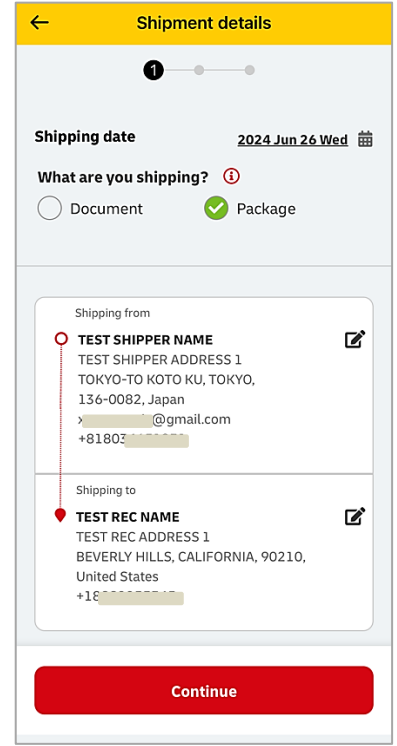

# DHL Express Mobile App <User Guide>

## Create Shipment – Ship and Pay at a DHL Service Point

1. Tap **Create Shipment**

2. Tap **Start Now**

3. Select **Shipping date** and **Shipment type**, enter **Shipper** and **Receiver address**

*\*Phone number is mobile number only*

4. Select **Packaging type**, **Shipment purpose** and **Item description**, enter **Declared value**, tap **Continue**

5. Confirm **Estimated cost**, **Disclaimer** and **Important Details**, tap **Continue**