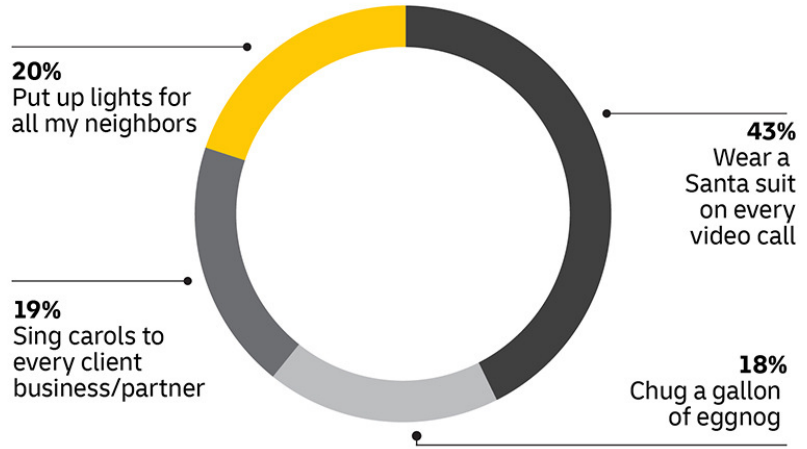

DHL 2024 PEAK SHIPPING SEASON SURVEY

DHL 2024 Peak Season Shipping Survey

CUSTOMER SURVEY

**I WOULD _____
IF IT MEANT MY
BUSINESS WOULD
SIGNIFICANTLY
EXCEED ALL OUR
HOLIDAY SALES
GOALS.**

DHL 2024 PEAK SHIPPING SEASON SURVEY